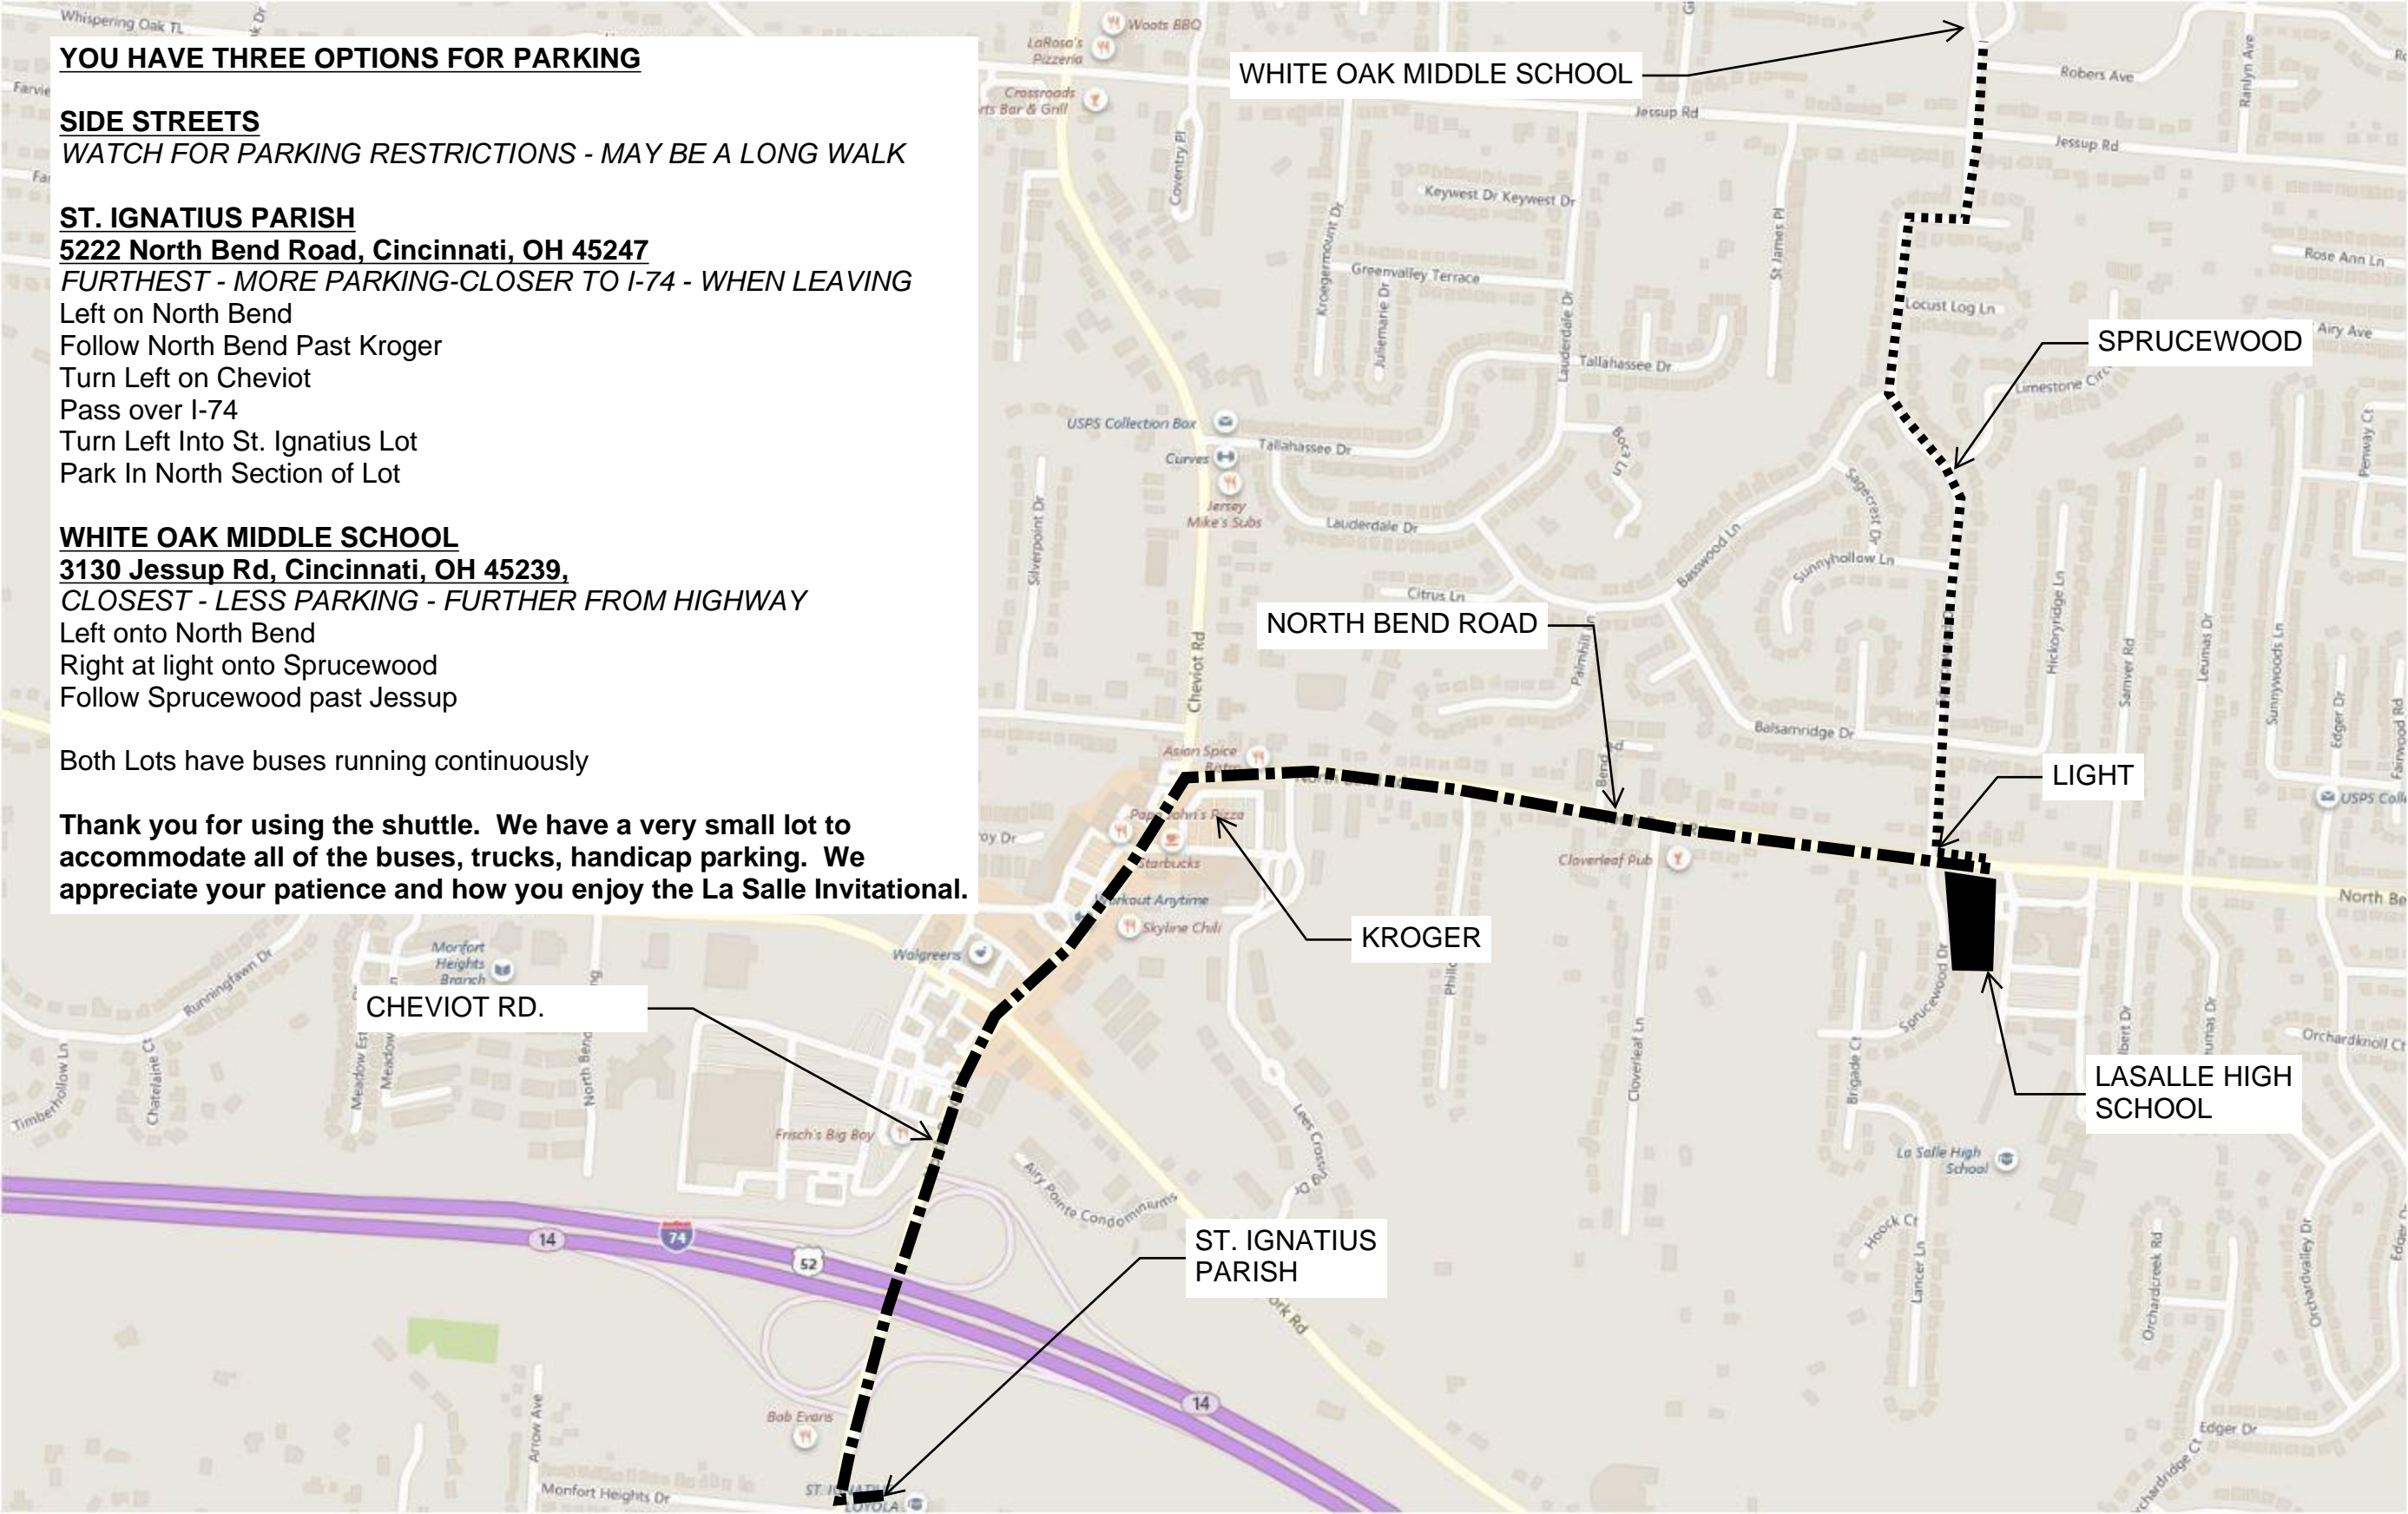

YOU HAVE THREE OPTIONS FOR PARKING

SIDE STREETS

WATCH FOR PARKING RESTRICTIONS - MAY BE A LONG WALK

ST. IGNATIUS PARISH

5222 North Bend Road, Cincinnati, OH 45247

FURTHEST - MORE PARKING-CLOSER TO I-74 - WHEN LEAVING

- Left on North Bend
- Follow North Bend Past Kroger
- Turn Left on Cheviot
- Pass over I-74
- Turn Left Into St. Ignatius Lot
- Park In North Section of Lot

WHITE OAK MIDDLE SCHOOL

3130 Jessup Rd, Cincinnati, OH 45239,

CLOSEST - LESS PARKING - FURTHER FROM HIGHWAY

- Left onto North Bend
- Right at light onto Sprucewood
- Follow Sprucewood past Jessup

Both Lots have buses running continuously

Thank you for using the shuttle. We have a very small lot to accommodate all of the buses, trucks, handicap parking. We appreciate your patience and how you enjoy the La Salle Invitational.